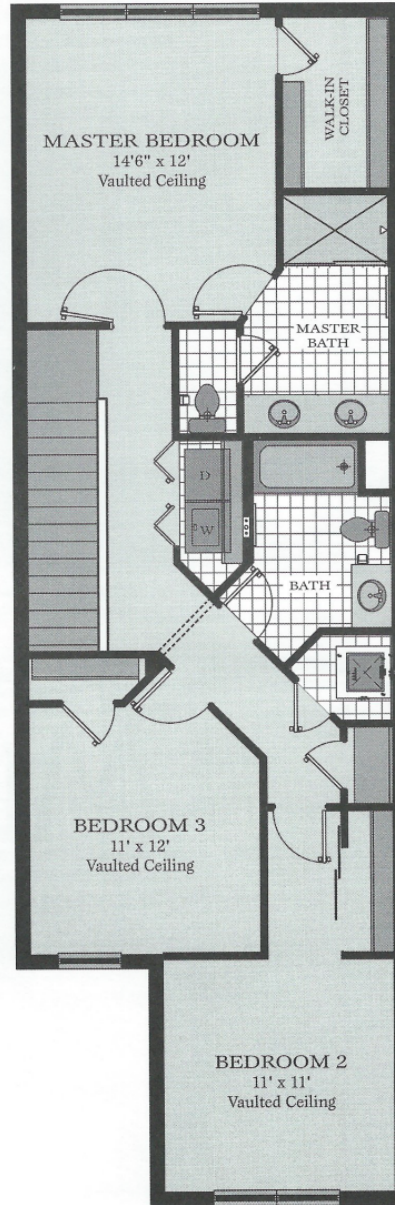

# THE MILAN

3 Bedrooms, 2½ Bathrooms and 1 Car Garage

Living Area	1,580 sq. ft.
Patio	133 sq. ft.
Entry	36 sq. ft.
Garage	255 sq. ft.
<b>Total</b>	<b>2,004 sq. ft.</b>

© PULTE HOMES

Artist's renderings are conceptual only. Exact dimensions and spatial arrangements on this plan are approximate and may vary in final construction.