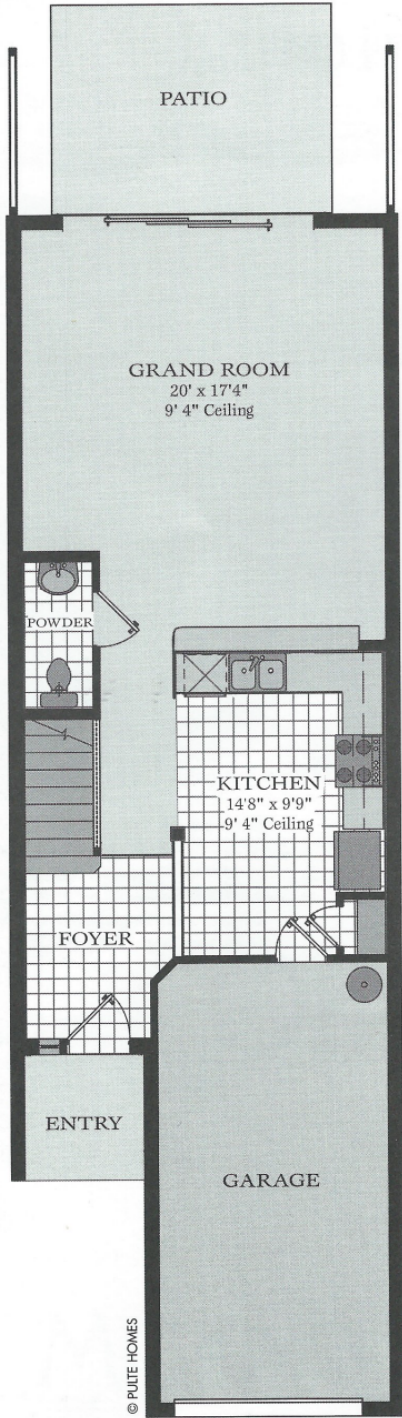

# THE MILAN

3 Bedrooms, 2½ Bathrooms and 1 Car Garage

Living Area	1,580 sq. ft.
Patio	133 sq. ft.
Entry	36 sq. ft.
Garage	255 sq. ft.
<b>Total</b>	<b>2,004 sq. ft.</b>

© PULTE HOMES

Artist's renderings are conceptual only. Exact dimensions and spatial arrangements on this plan are approximate and may vary in final construction.